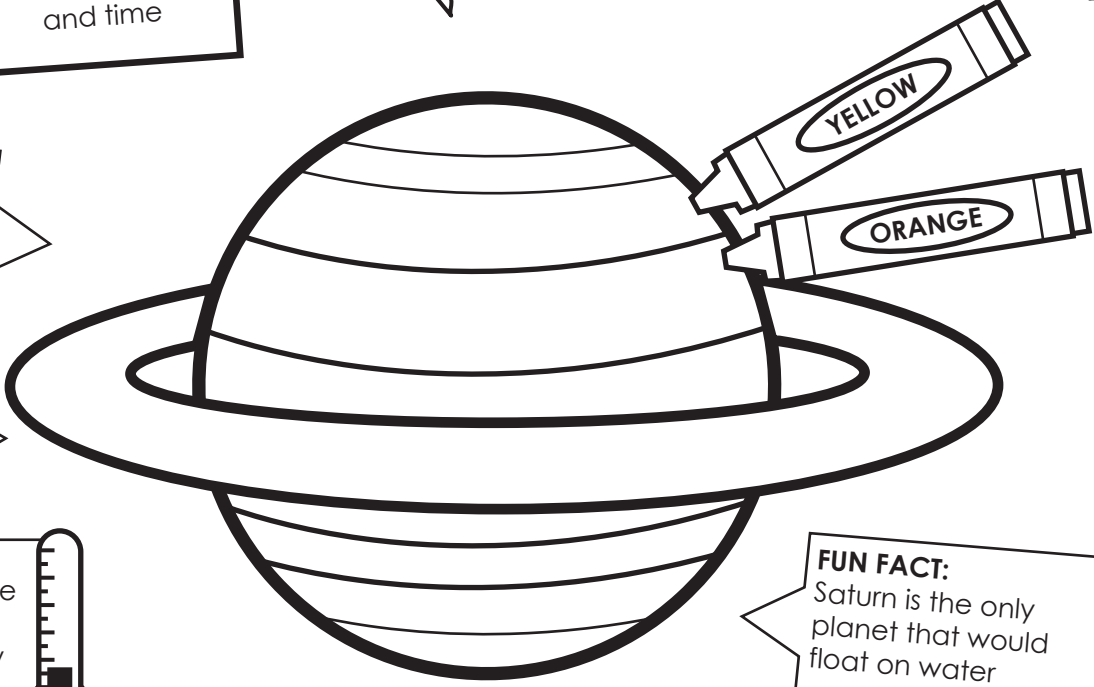

## - SOLAR SYSTEM -

Circle which planet is **6th** from the sun:

SUN

**SURFACE:**  
Saturn is a gas giant  
without a solid surface,  
and has many cloud  
layers

**RINGS:**  
Saturn has the  
largest rings and are  
the easiest to see

**TEMPERATURE:**  
The outer clouds are  
around -270°F,  
but gets extremely  
hotter towards  
the core

COLD HOT

**FUN FACT:**  
Saturn is the only  
planet that would  
float on water